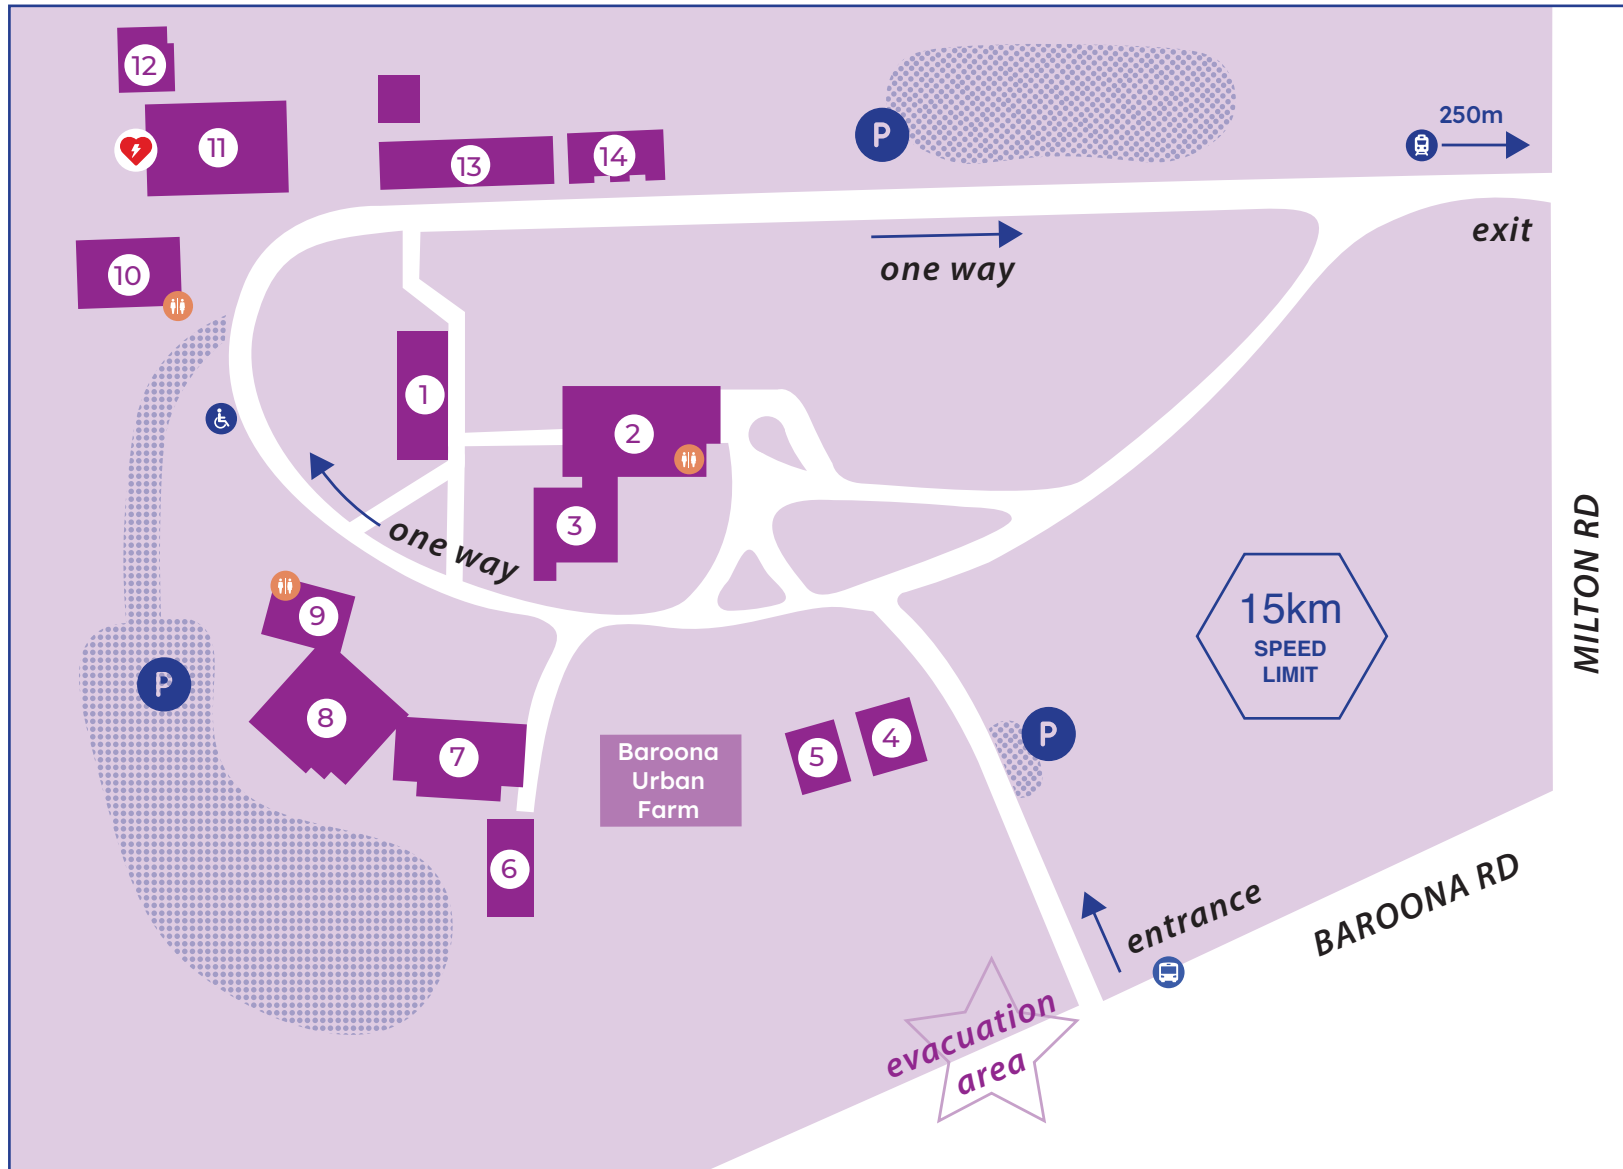

St Francis College Directory

College Directory

1	Chapel of the Holy Spirit
2	Old Bishopsbourne Ground Floor: Meeting and Function Rooms Level 1: QLD Churches Together
3	Annexe (Accommodation)
4	Accommodation
5	Accommodation
6	Halse Wing (Accommodation)
7	Main Wing Ground Floor: Accommodation, Staff Offices Level 1: Accommodation
8	Main Wing Lower Level: Common Room Ground Floor: Lecture Room 2 & Studio 1, UD Indigenous Studies Level 2: Accommodation (The Loft)
9	Waldorf Lower Level: Laundry Ground Floor: Accommodation
10	Administration
11	Roscoe Ground Floor: Lecture Room 1 Level 1: Roscoe Library
12	Spiritual Direction
13	Ivor Church Court Accommodation
14	Brewery Flats Accommodation